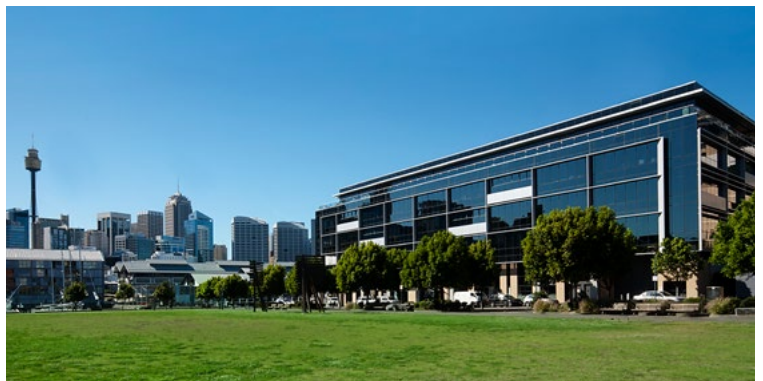

All day $16* (+$0.50 booking fee) Wilson Carpark via pre-book parking at www.bookabay.com with promotional code 'Doltone'.

Walking Distance

From Town Hall, take a short walk over the Pyrmont Bridge at Darling Harbour and Parkview entrance is located on Trouton Place.

Taxi

Average cost of $10* from the CBD Water Taxi. For further information call Water Taxis Combined 1300 666 484

Train

Departs from Central Station to St James Station regularly and operates 24 hrs per day, 7 days a week. 1.7km from Central Station.

Light Rail

Departs from Central Station to The Star Casino Station every 10 to 15 minutes and operates 24 hrs per day, 7 days a week. For further information call (02) 8584 5288 or visit www.metrotransport.com.au

Park at the Entertainment Centre or Harbourside Car Parks and catch the light rail to The Star Casino.

Bus

The State Transit Bus Route 389 regularly departs from City - Town Hall Park Street (Stand J) to Pirrama Rd. For route and timetable information, call 13 15 00 or visit www.sydneybuses.info

Ferry

Operates 7 days a week from Wharf No. 5 at Circular Quay and stops at Pyrmont Bay. For route and timetable information on State Transit's "Darling Harbour" ferry to Pyrmont Bay call 13 15 00 or visit www.sydneyferries.info

Bicycle

The area is easily accessible by a bicycle, with several on and off road cycle paths and bike racks nearby.

MAP LEGEND

	Doltone House Parkview Rooms		Harbourside car park
	Doltone House Darling Island		Tram Line
	Signorelli Gastronomia		Bus stops
	Biaggio Cafe		Separate dedicated cycleways
	Doltone House Jones Bay Wharf		Dedicated cycling lanes
	Jones Bay Wharf car park		Bicycle-friendly roads
	The Star car park